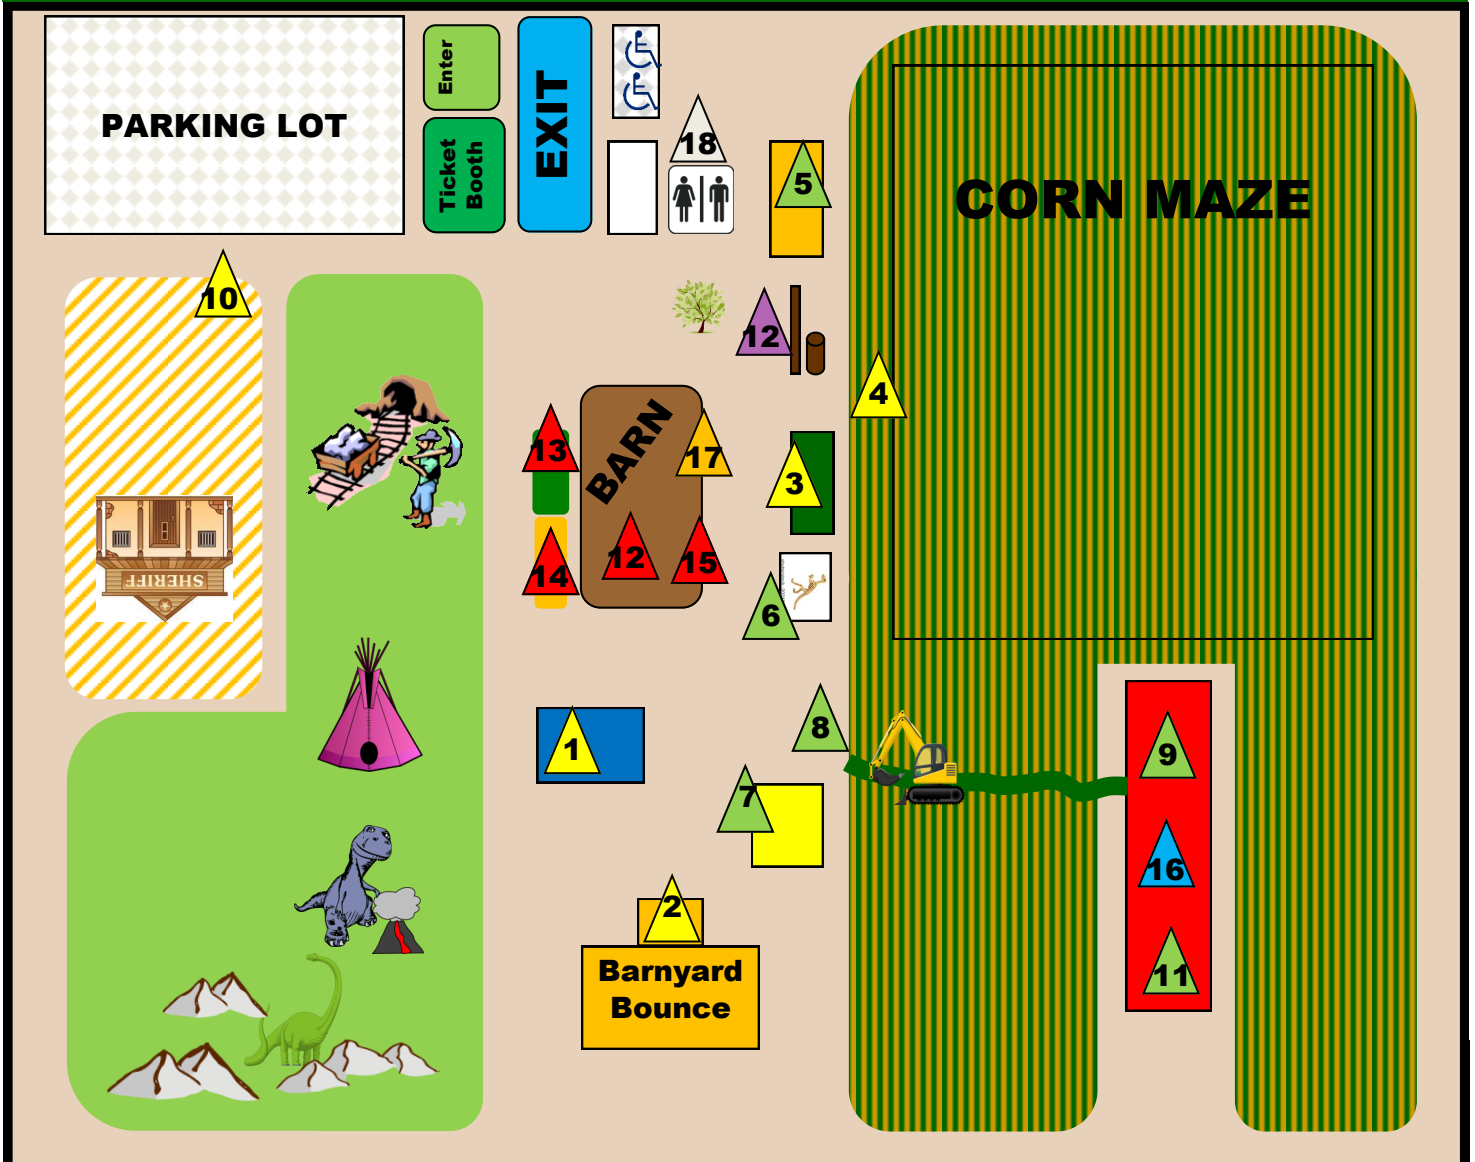

HUNTER FARMS PUMPKIN PATCH

Rides/Activities:

1. Time Travel Tractor Entrance
2. Barnyard Bounce Entrance
3. Hay Ride Entrance
4. Corn Maze Entrance/Exit
5. Hay Maze
6. Dino Dig Sandbox
7. Hay Pyramid
8. Critter Corral (Entrance)
9. Critter Corral
10. Billykens' Blasters

11. Barnyard Squares

Attractions:

12. Hunter Mining Co.

Facilities:

12. The Barn Party Area
13. Bullpen Party Area
14. Corral Party Area
15. Veranda Picnic Area
16. Education Center
17. Corn Maze Café (snack bar)
18. Restrooms